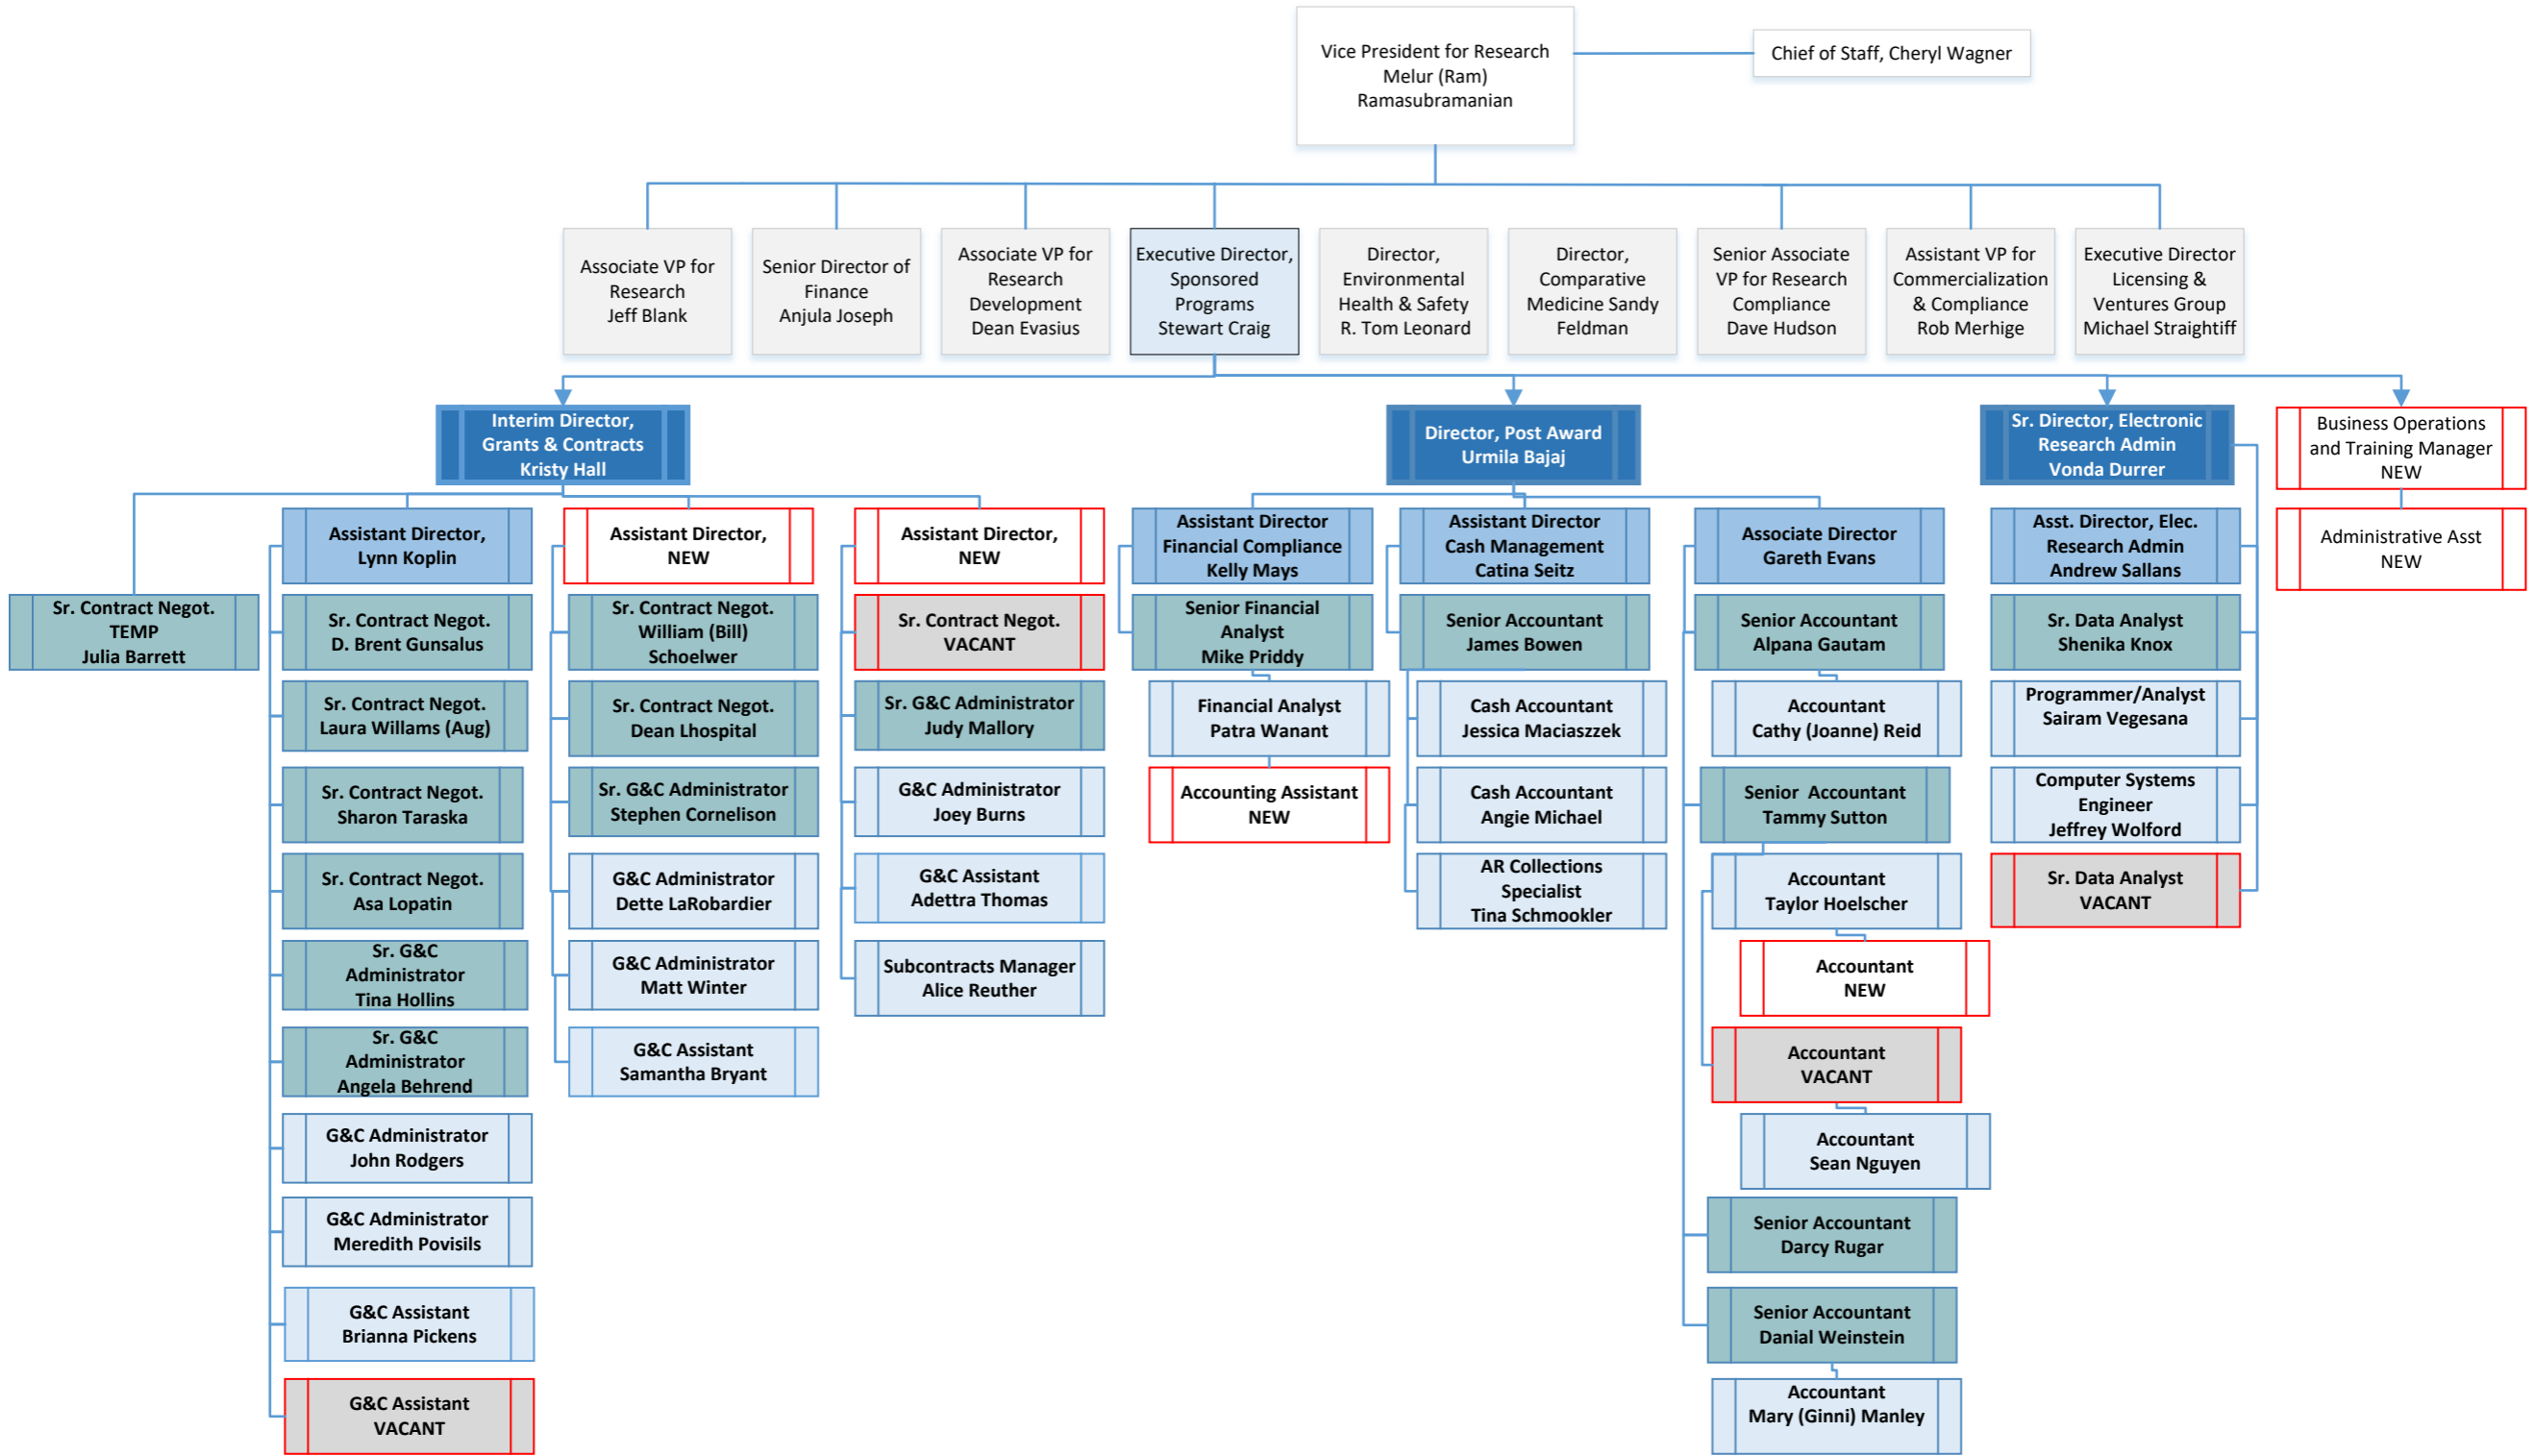

Vice President for Research
Melur (Ram)
Ramasubramanian

Chief of Staff, Cheryl Wagner
Communications Manager,
Meredith Cole

Vice President for Research
Melur (Ram)
Ramasubramanian

Chief of Staff, Cheryl Wagner

Vice President for Research
Melur (Ram)
Ramasubramanian

Chief of Staff, Cheryl Wagner

Associate VP for Research
Jeff Blank

Senior Director of Finance
Anjula Joseph

Associate VP for Research Development
Dean Evasius