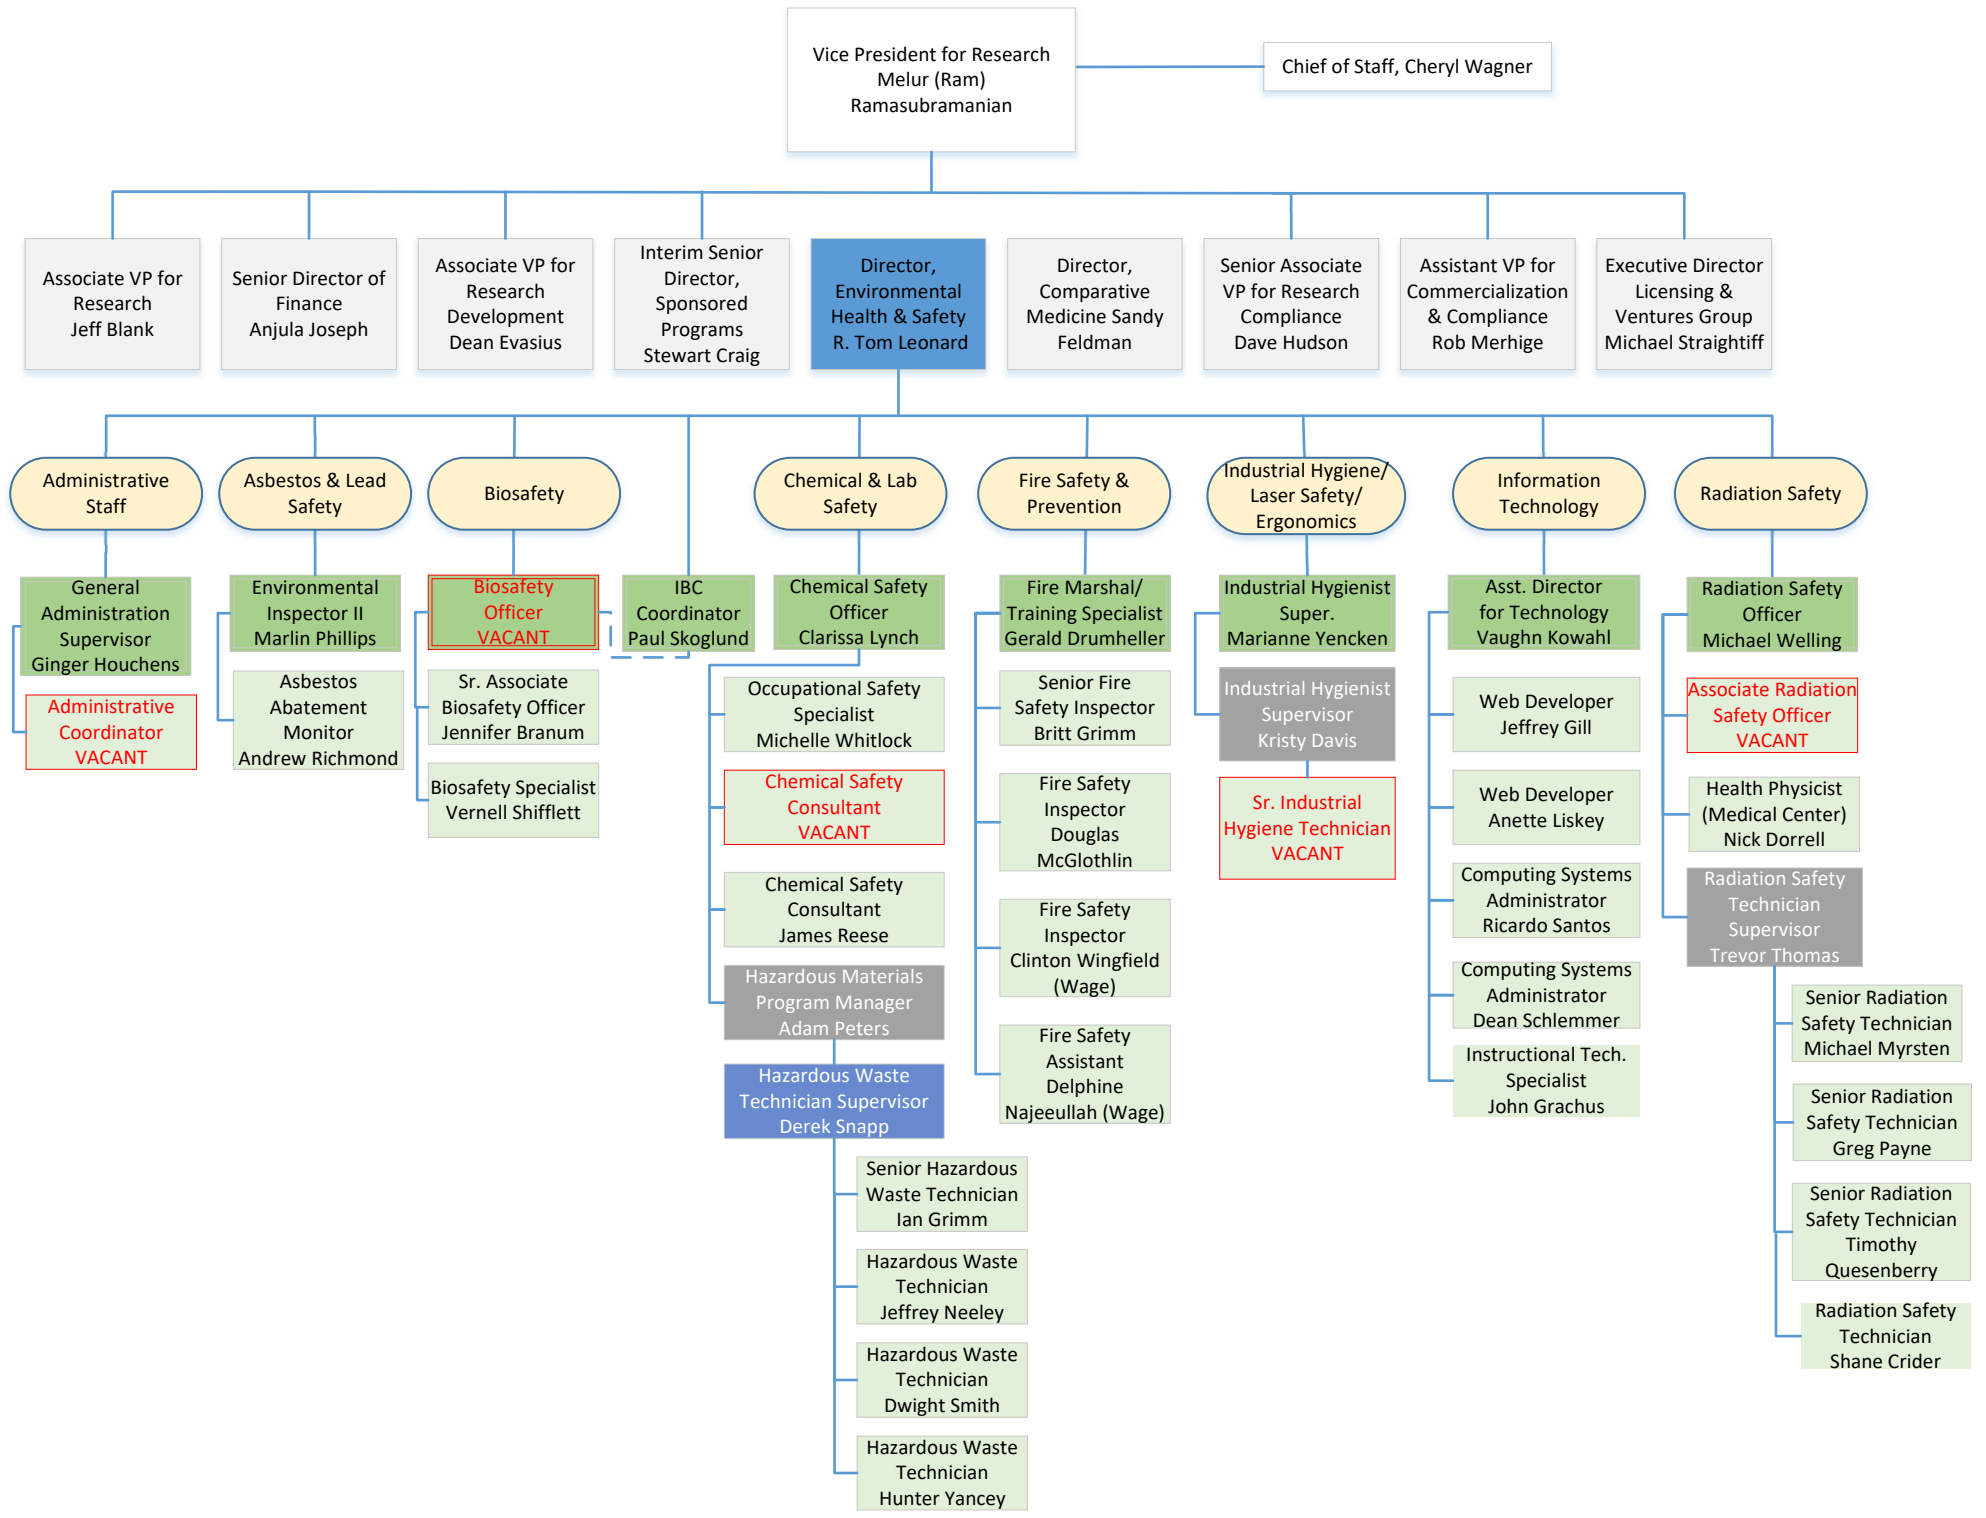

Vice President for Research
Melur (Ram)
Ramasubramanian

Chief of Staff, Cheryl Wagner
Communications Manager,
Meredith Cole

Vice President for Research
Melur (Ram)
Ramasubramanian

Chief of Staff, Cheryl Wagner

Vice President for Research
Melur (Ram)
Ramasubramanian

Chief of Staff, Cheryl Wagner

Associate VP for Research
Jeff Blank

Senior Director of Finance
Anjula Joseph

Associate VP for Research Development
Dean Evasius