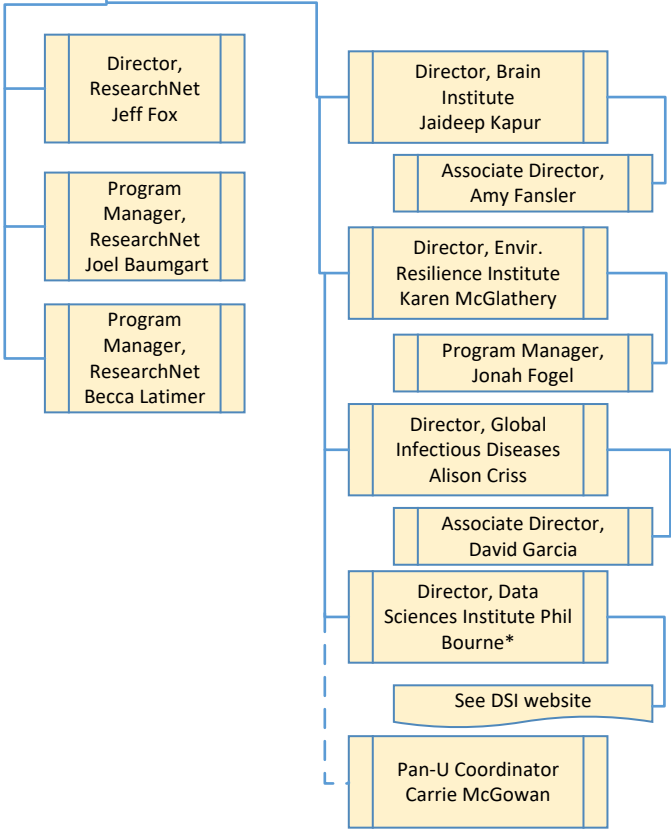

Vice President for Research
Melur (Ram)
Ramasubramanian

Chief of Staff, Cheryl Wagner
Communications Manager,
Meredith Cole

Vice President for Research
Melur (Ram)
Ramasubramanian

Chief of Staff, Cheryl Wagner

Vice President for Research
Melur (Ram)
Ramasubramanian

Chief of Staff, Cheryl Wagner

Associate VP for Research
Jeff Blank

Senior Director of Finance
Anjula Joseph

Associate VP for Research Development
Dean Evasius