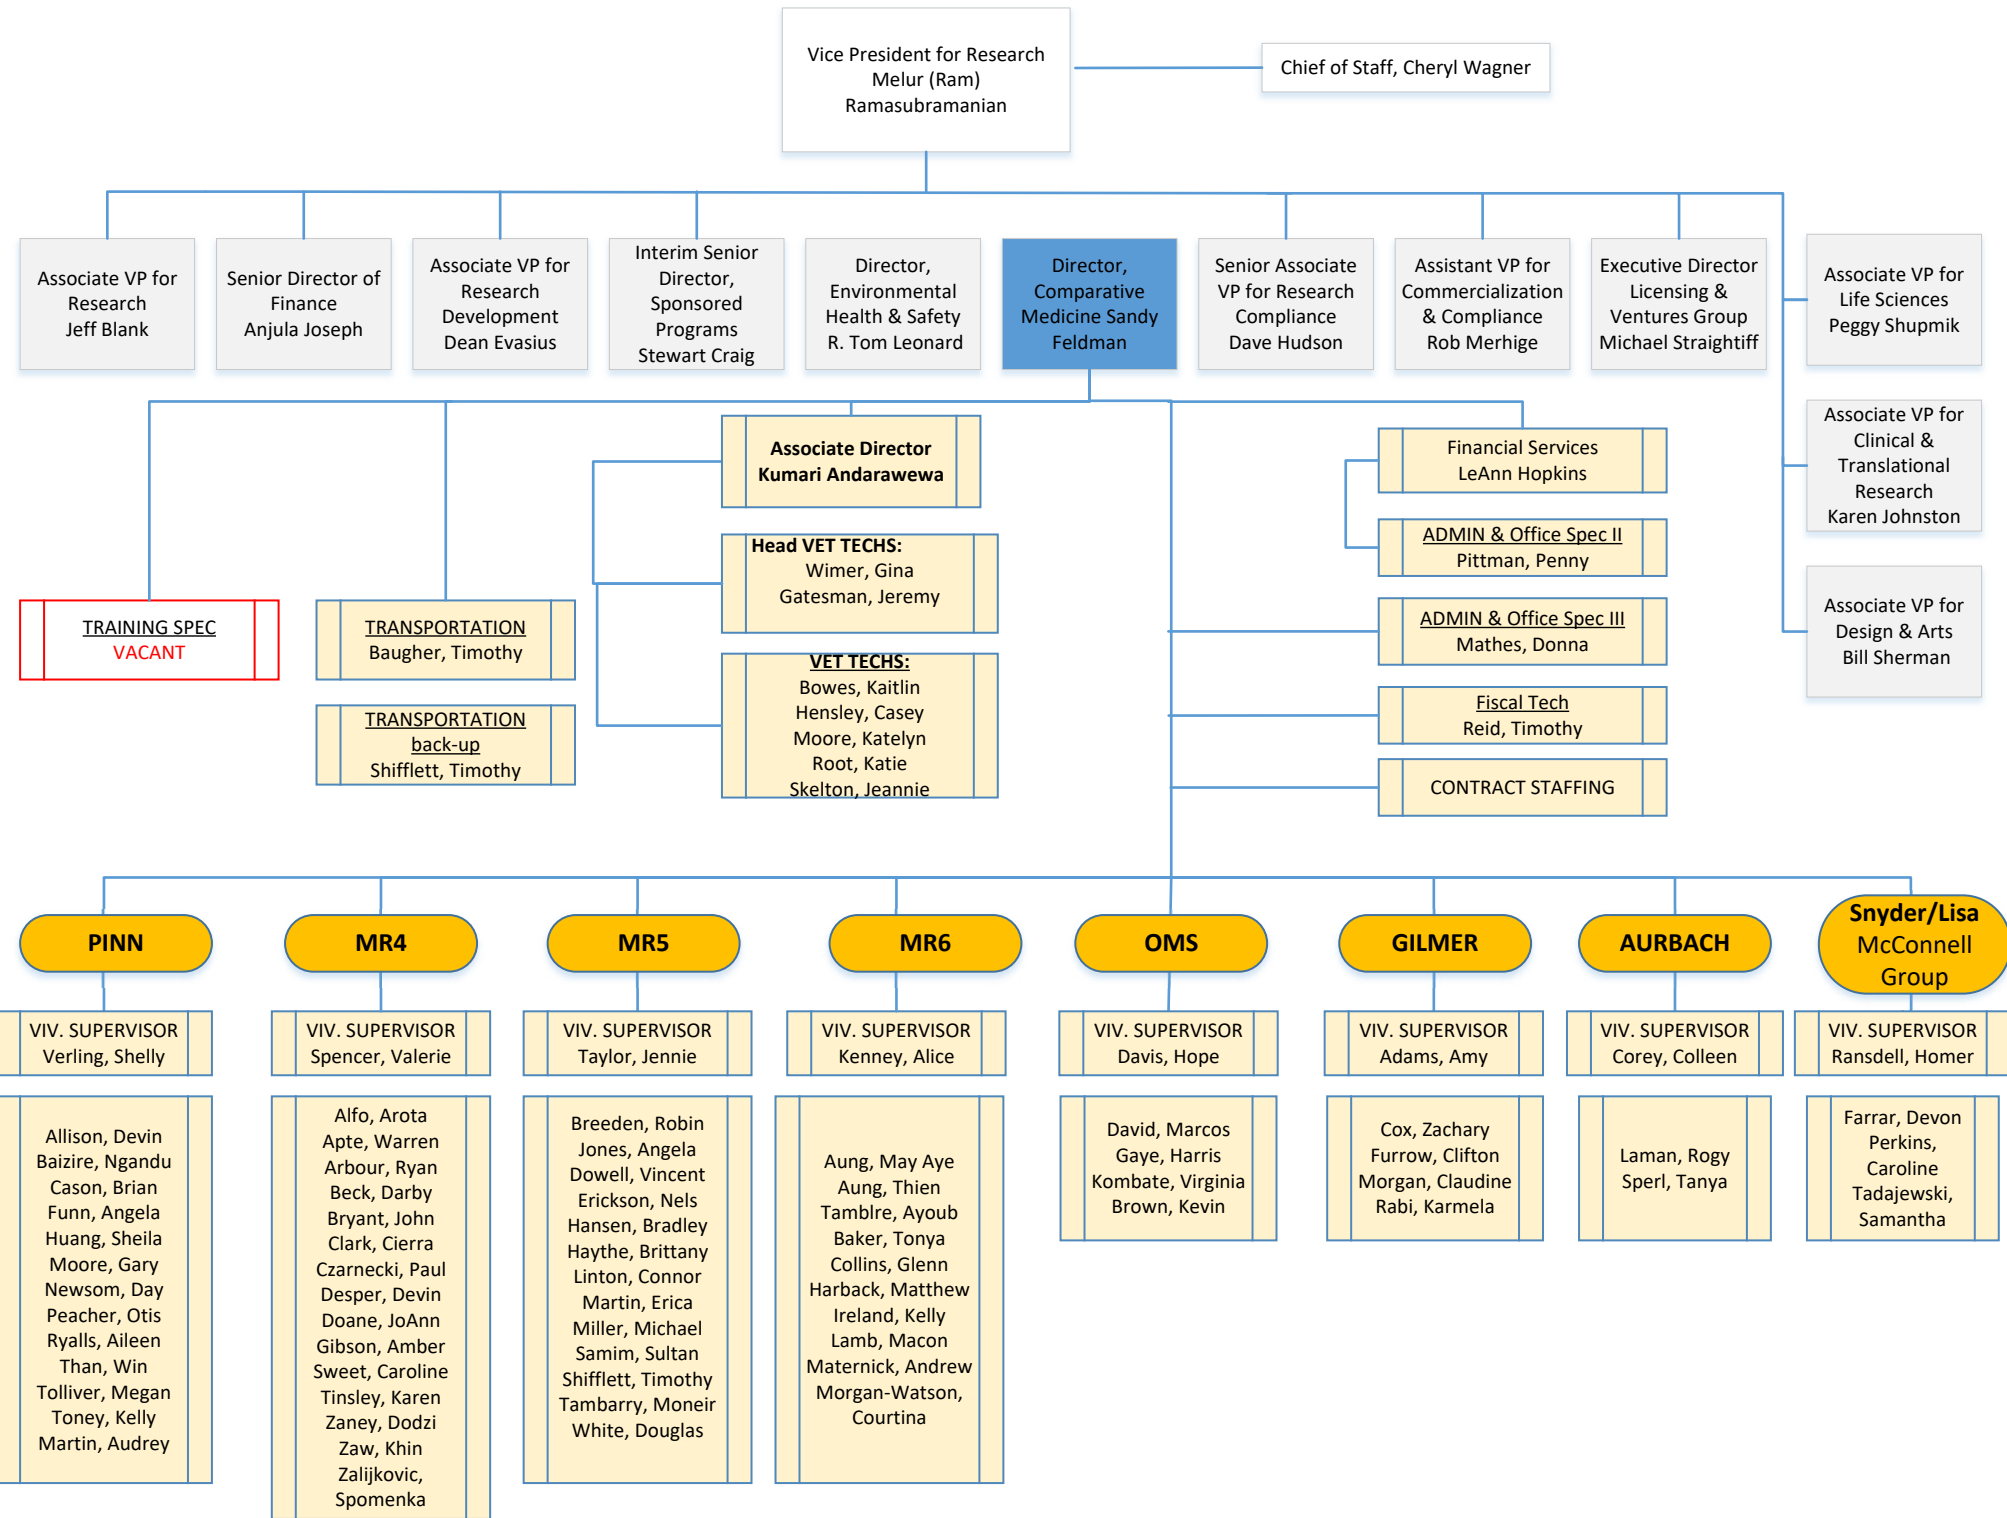

Vice President for Research
Melur (Ram)
Ramasubramanian

Chief of Staff, Cheryl Wagner
Communications Manager,
Meredith Cole

Vice President for Research
Melur (Ram)
Ramasubramanian

Chief of Staff, Cheryl Wagner

Vice President for Research
Melur (Ram)
Ramasubramanian

Chief of Staff, Cheryl Wagner

Associate VP for Research
Jeff Blank

Senior Director of Finance
Anjula Joseph

Associate VP for Research Development
Dean Evasius