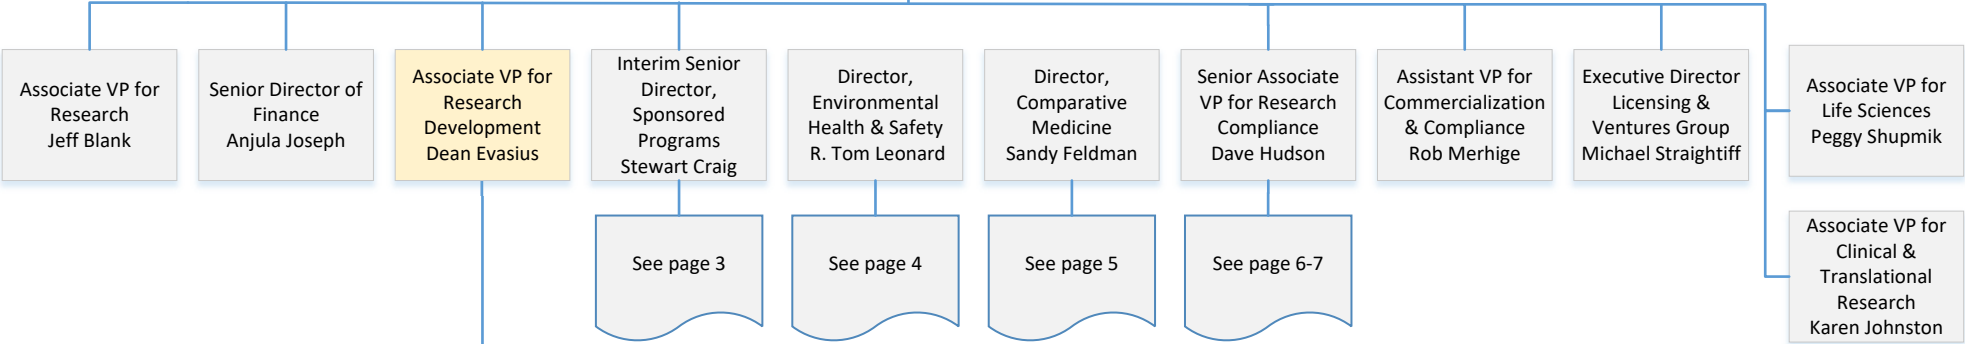

Vice President for Research
Melur (Ram)
Ramasubramanian

Chief of Staff, Cheryl Wagner
Communications Manager,
Meredith Cole

Vice President for Research
Melur (Ram)
Ramasubramanian

Chief of Staff, Cheryl Wagner

Vice President for Research
Melur (Ram)
Ramasubramanian

Chief of Staff, Cheryl Wagner

Associate VP for Research
Jeff Blank

Senior Director of Finance
Anjula Joseph

Associate VP for Research Development
Dean Evasius